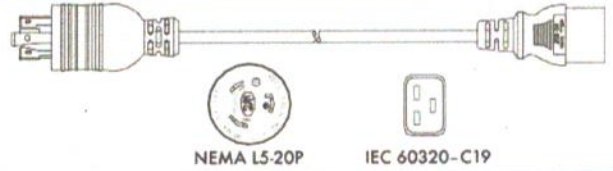

## IEC INLET CORDS

### NEMA 5-20P TO IEC C19

NEMA 5-20P

IEC 60320-C19

Part Number	Length	Cable
EPCS011	8' 2"	Black SJTW 12 AWG 3C 105DEG C

### L5-20P TO IEC C19

NEMA L5-20P

IEC 60320-C19

Part Number	Length	Cable
EPCS041	8' 2"	Black SJTW 12 AWG 3C 105DEG C