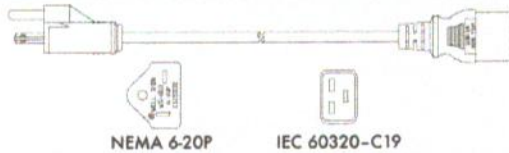

6-20P TO IEC C19

NEMA 6-20P

IEC 60320-C19

Part Number	Length	Cable
EPCS031	8' 2"	Black SJT 12 AWG 3C 105DEG C