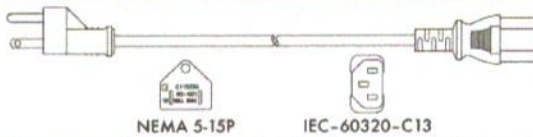

IEC APPLIANCE CORDS

NEMA 5-15P TO IEC C13

NEMA 5-15P

IEC-60320-C13

Individual Cords

Part Number	Length	Cable
EPCS001	1' 3"	Black SVT 18 AWG 3C 105DEG C
EPCS002	2'	Black SVT 18 AWG 3C 105DEG C
EPCS003	3'	Black SVT 18 AWG 3C 105DEG C
EPCS004	6'	Black SVT 18 AWG 3C 105DEG C

Cord Kits

Part Number	Length	Cable	Qty per kit
EPCS005	1' 3"	Black SVT 18 AWG 3C 105DEG C	5
EPCS006	2'	Black SVT 18 AWG 3C 105DEG C	5