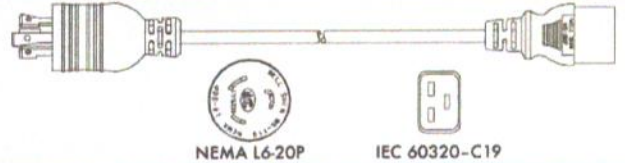

### 5-20P TO IEC C19R

NEMA 5-20P

IEC 60320-C19R

Part Number	Length	Cable
EPCS021	6'	Black SJT 12 AWG 3C 75DEG C

### L6-20P TO IEC C19

NEMA L6-20P

IEC 60320-C19

Part Number	Length	Cable
EPCS051	8' 2"	Black SJTW 12 AWG 3C 105DEG C