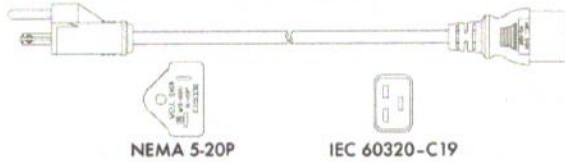

# IEC CORD OPTIONS

#55-0100A

## IEC INLET CORDS

### NEMA 5-20P TO IEC C19

NEMA 5-20P

IEC 60320-C19

Part Number	Length	Cable
EPCS011	8' 2"	Black SJTW 12 AWG 3C 105DEG C