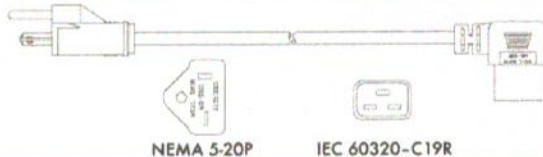

### L5-20P TO IEC C19

NEMA L5-20P

IEC 60320-C19

Part Number	Length	Cable
EPCS041	8' 2"	Black SJTW 12 AWG 3C 105DEG C

### 5-20P TO IEC C19R

NEMA 5-20P

IEC 60320-C19R

Part Number	Length	Cable
EPCS021	6'	Black SJT 12 AWG 3C 75DEG C