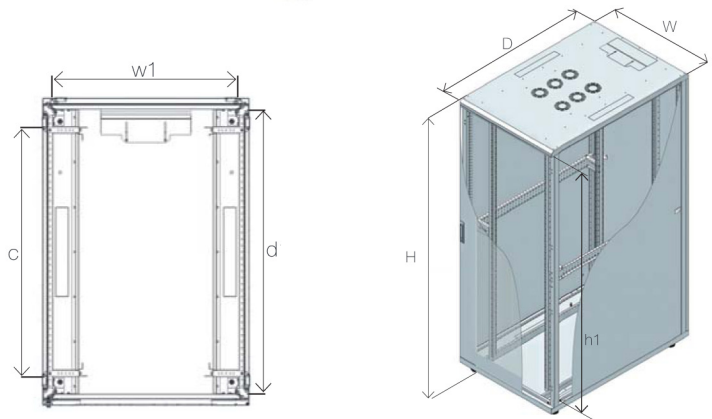

Technical Features

Color: Black (RAL9005)

Delivery Options: Assembled

Maximum Static Load: Up to 3000 lbs.

Finish: Frame, doors, side panels, top and bottom panels-electrostatic powder coat

19" mounting rails-zinc plated

Standard Configuration Includes

- Perforated front and rear doors with free-air-ratio of 67%
- Single door for front of rack; split door for back
- Front and rear doors with swinghandle door access
- Top panel includes 3 cable entry and fan cut-outs
- 2 pairs of depth-adjustable heavy-duty 19" mounting rails with numbered U positions
- 4 adjustable levelers
- Removable bottom panel
- Ganging hardware

Options

- Caster Kit
- 47U Rack Size
- Universal Vertical PDU Mount Bracket
- Cable Trays
- 80% Perforation
- Order with zero, one or two solid side panels based on your requirements

For illustration purposes, rack shown in light gray. Cloud Rack fully configured.

Standard Configuration Models

Height U	Outer Width (W) mm	Outer Depth (D) mm	Outer Height (H) mm	19" Rails Adjustable Depth Range (c) mm
42U	600	1100	2033	123-873
42U	600	1200	2033	123-973
42U	800	1100	2033	123-873
42U	800	1200	2033	123-973